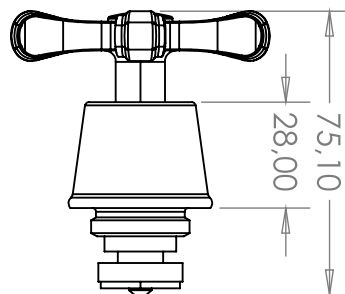

CONVERTER HEADPART CLASSIC

035786

SPECIFICATION SHEET

PRODUCT DETAILS

20mm HEAVY EXPOSED (PR)

CLEANING INSTRUCTIONS

1. Avoid cleaning agents containing ingredients, such as chlorine bleach, formic acid, acetic or Hydrochloric acid.
2. Wipe all surfaces using a soft unabrasive cloth, with warm soapy water.