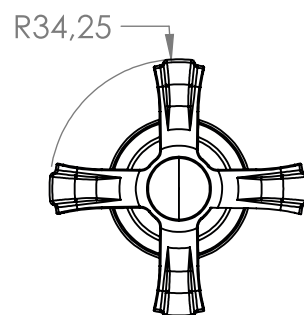

CONVERTER HEADPART CLASSIC

035786

SPECIFICATION SHEET

PRODUCT DETAILS

20mm HEAVY EXPOSED (PR)

CLEANING INSTRUCTIONS

1. Avoid cleaning agents containing ingredients, such as chlorine bleach, formic acid, acetic or Hydrochloric acid.
2. Wipe all surfaces using a soft unabrasive cloth, with warm soapy water.