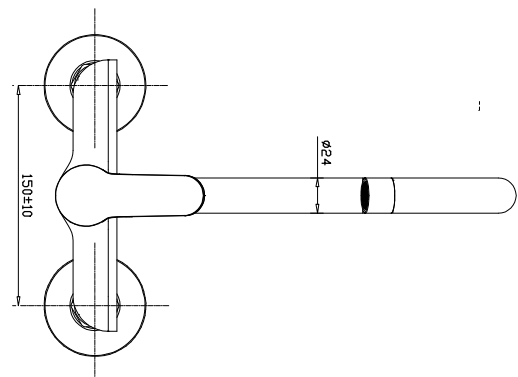

### TECHNICAL SPECIFICATIONS

**FLOW RATE** 14.8L/MINUTE @ 300Kpa

**BRASS GRADE** DZR (dezincification resistant brass)  
Cz132

**FINISH** MAT BLACK

**BSP THREADS** 1/2 X 3/4 MALE S-CON THREADS / 3/4"  
FEMALE MIXER THREADS

**WORKING PRESSURE** 100Kpa - 600Kpa

**CARTRIDGE** 35mm SABS SPEC CARTRIDGE

**AERATOR** SOFT EASY FLOW AERATOR

**S-CONNECTORS** ADJUSTABLE S-CONNECTORS FOR  
EASIER INSTALLATION