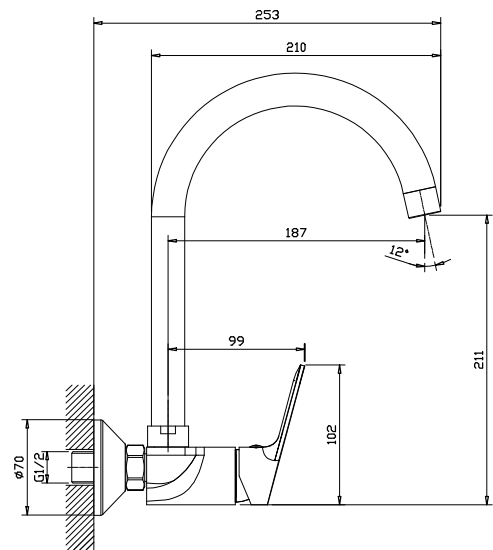

### TECHNICAL SPECIFICATIONS

**FLOW RATE** 14.8L/MINUTE @ 300Kpa

**BRASS GRADE** DZR (dezincification resistant brass)  
Cz132

**FINISH** MAT BLACK

**BSP THREADS** 1/2 X 3/4 MALE S-CON THREADS / 3/4"  
FEMALE MIXER THREADS

**WORKING PRESSURE** 100Kpa - 600Kpa

**CARTRIDGE** 35mm SABS SPEC CARTRIDGE

**AERATOR** SOFT EASY FLOW AERATOR

**S-CONNECTORS** ADJUSTABLE S-CONNECTORS FOR  
EASIER INSTALLATION